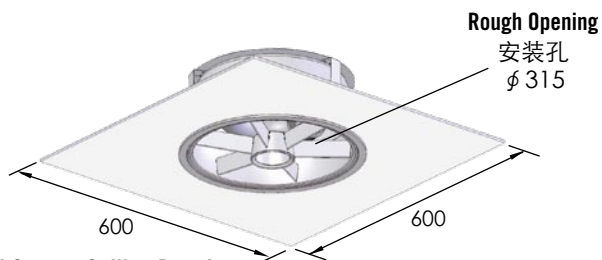

Optional Square Ceiling Panel
(available for purchase)
正方形天花板上安装示意图
(该规格天花板可供选购)