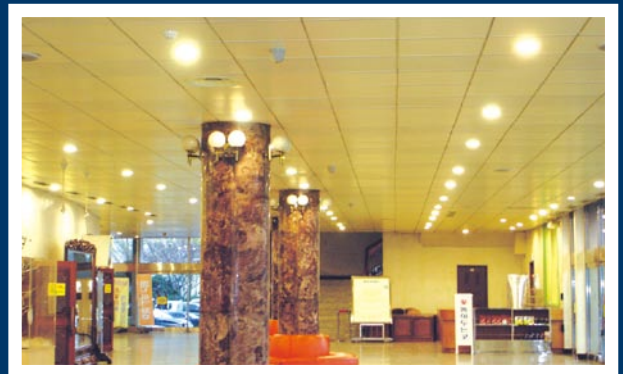

LVD®

Ordering Information 订购信息

Choose the options below the criteria that best suit your needs and write them above the corresponding criteria.
选择分类项下的最佳选项，以适应您的需求，然后标注在相应分类项上。

0362 Series Code 编号	LVD-TD01 Model 型号	Type 类型	Wattage 功率	Voltage 电压	Optional Ceiling Panel 天花板类型
0362-LVD-TD01- ?		A	80W	120V AC	Square 600×600 正方形
		B	40W	220V AC	Retangular 300×1200 长方形
Order Number 订购号码					

Shanghai Hongyuan Lighting & Electric Equipment Co.
5028 Zhennan Road
Shanghai 201802, China
(86-21) 5917-8179
(86-21) 5912-3479 fax
www.lvdlamps.com

上海宏源照明电器有限公司
上海市真南路5028号 201802
(021) 5917-8179
(021) 5912-3479 fax
www.lvd.cc